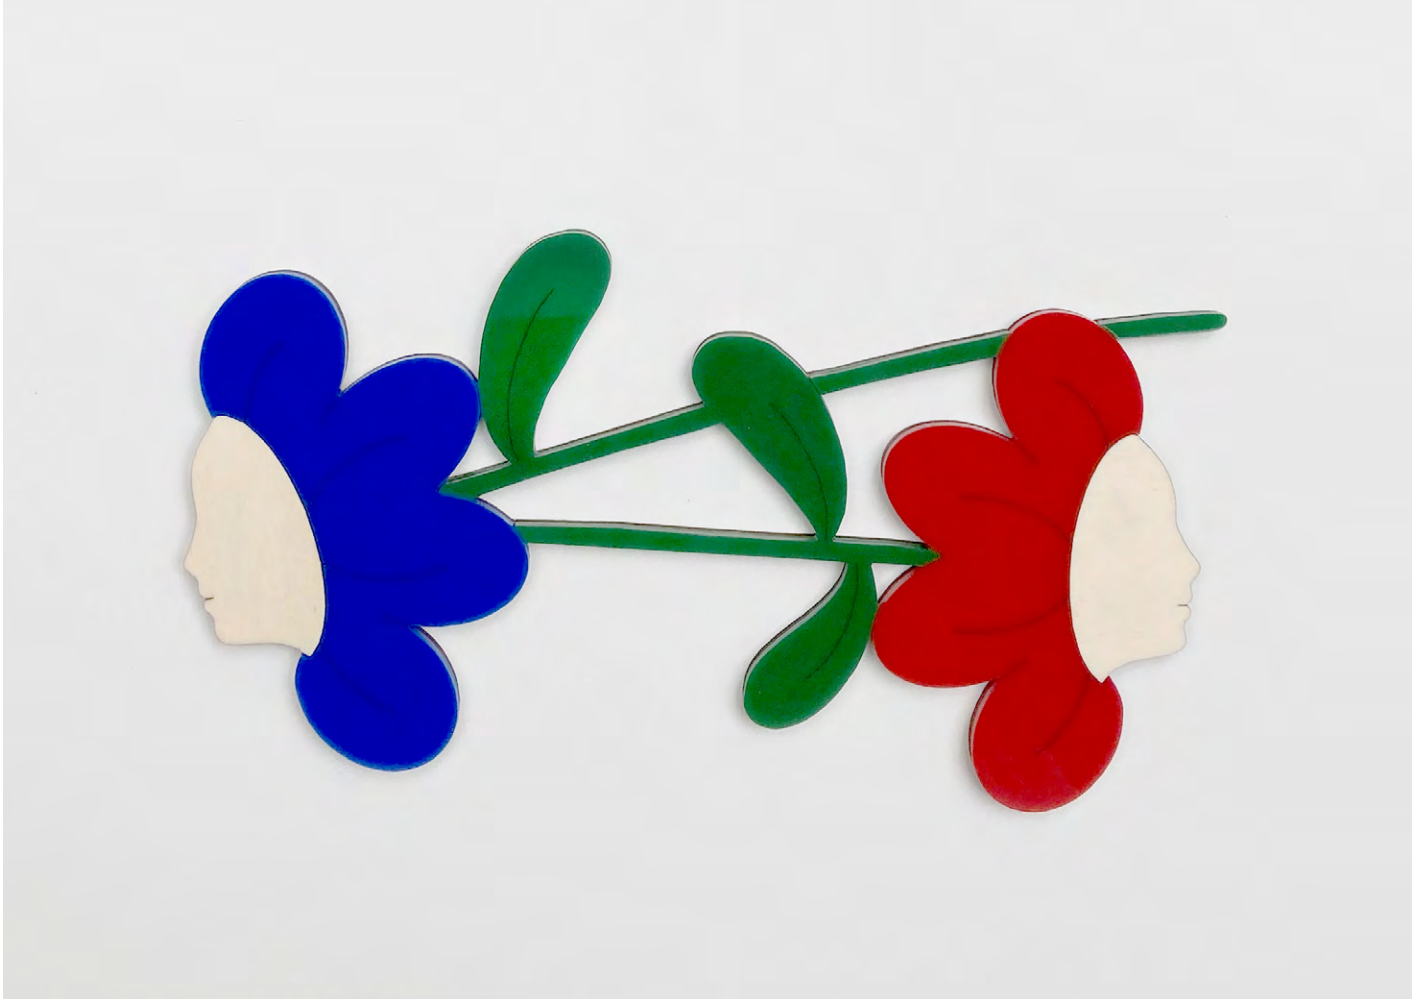

# DREAMSCAPE

OFF THE KERB'S 17<sup>TH</sup> ANNIVERSARY SHOW

OPENING: Fri 12 April 6-8pm

DATES: 11 - 25 April 2024

Maluridae.exe  
by Glen Downey  
Acrylic on marine ply  
45cm diameter  
\$2000

Dream Vessel  
by Meg Kolac  
Acrylic gouache on illustration board framed  
49cm x 64cm  
\$410

Madonna of the Pigeon  
by Carla Scotto  
Acrylic on canvas framed  
42.5cm x 42.5cm  
\$750

Cloud Oni  
by Inkboy  
Acrylic on canvas framed  
42.5cm x 42.5cm  
\$870

Return of Magic Frog  
by Cat Parker  
Gouache on panel  
35 x 40cm  
\$595

Binge Thinking  
by Chris Costa  
Acrylic on canvas framed  
50.8cm x 50.8cm  
\$720

Flowers from the field  
by Almost Iris  
Acrylic, birch plywood, ink  
15cm x 26cm  
\$250

A dog and his friend  
by Almost Iris  
Acrylic, birch plywood, ink  
14cm x 15cm  
\$250 **SOLD**