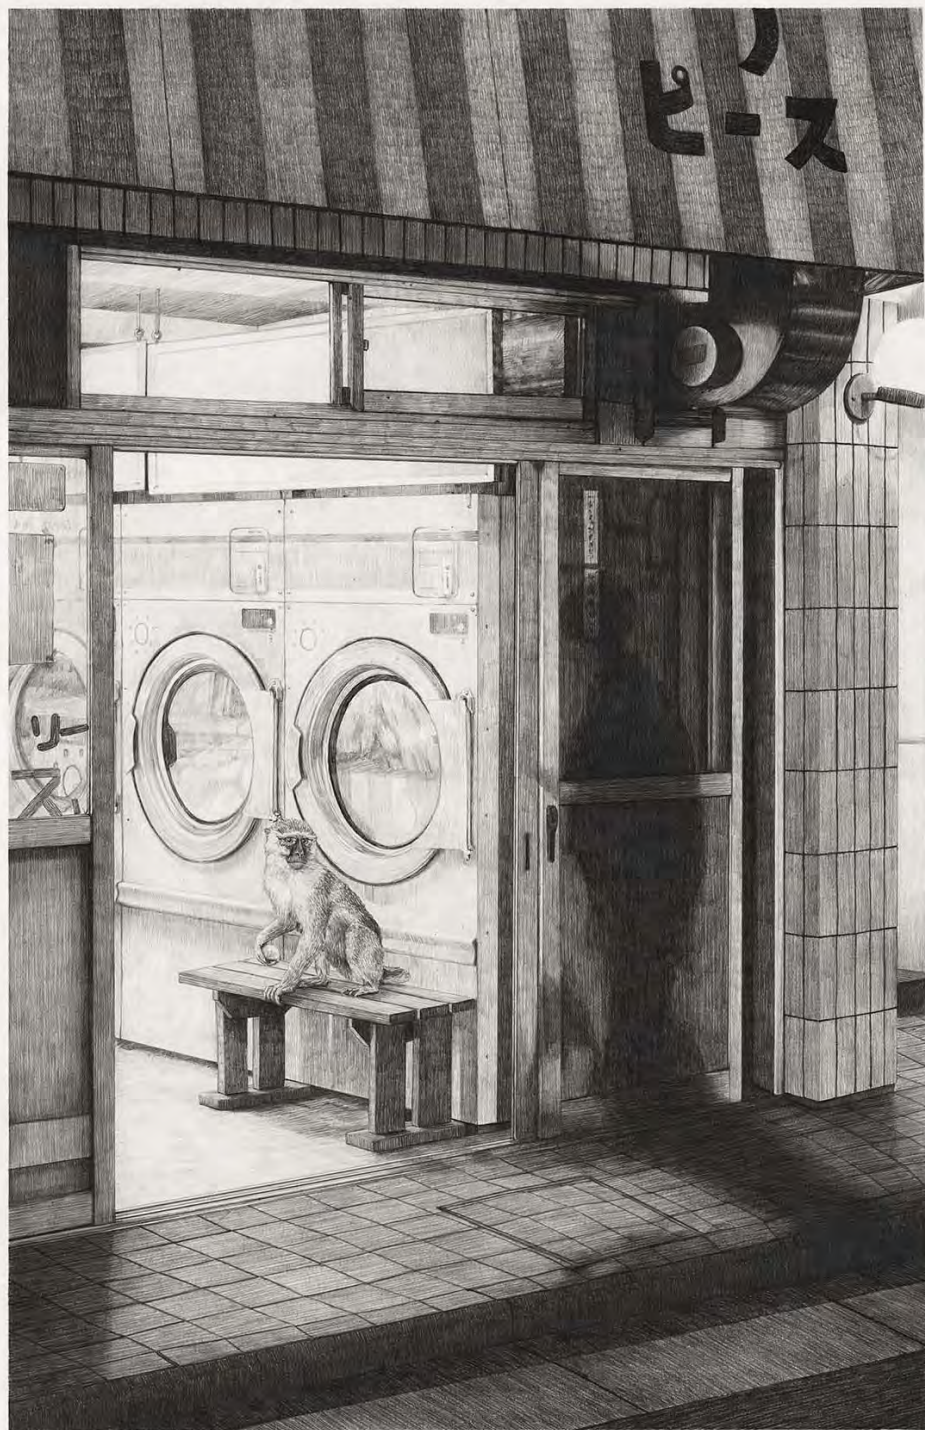

Two lobsters, a waiting room
by Lucy Ray
Graphite on paper, mounted to panel
40 x 60cm
$760