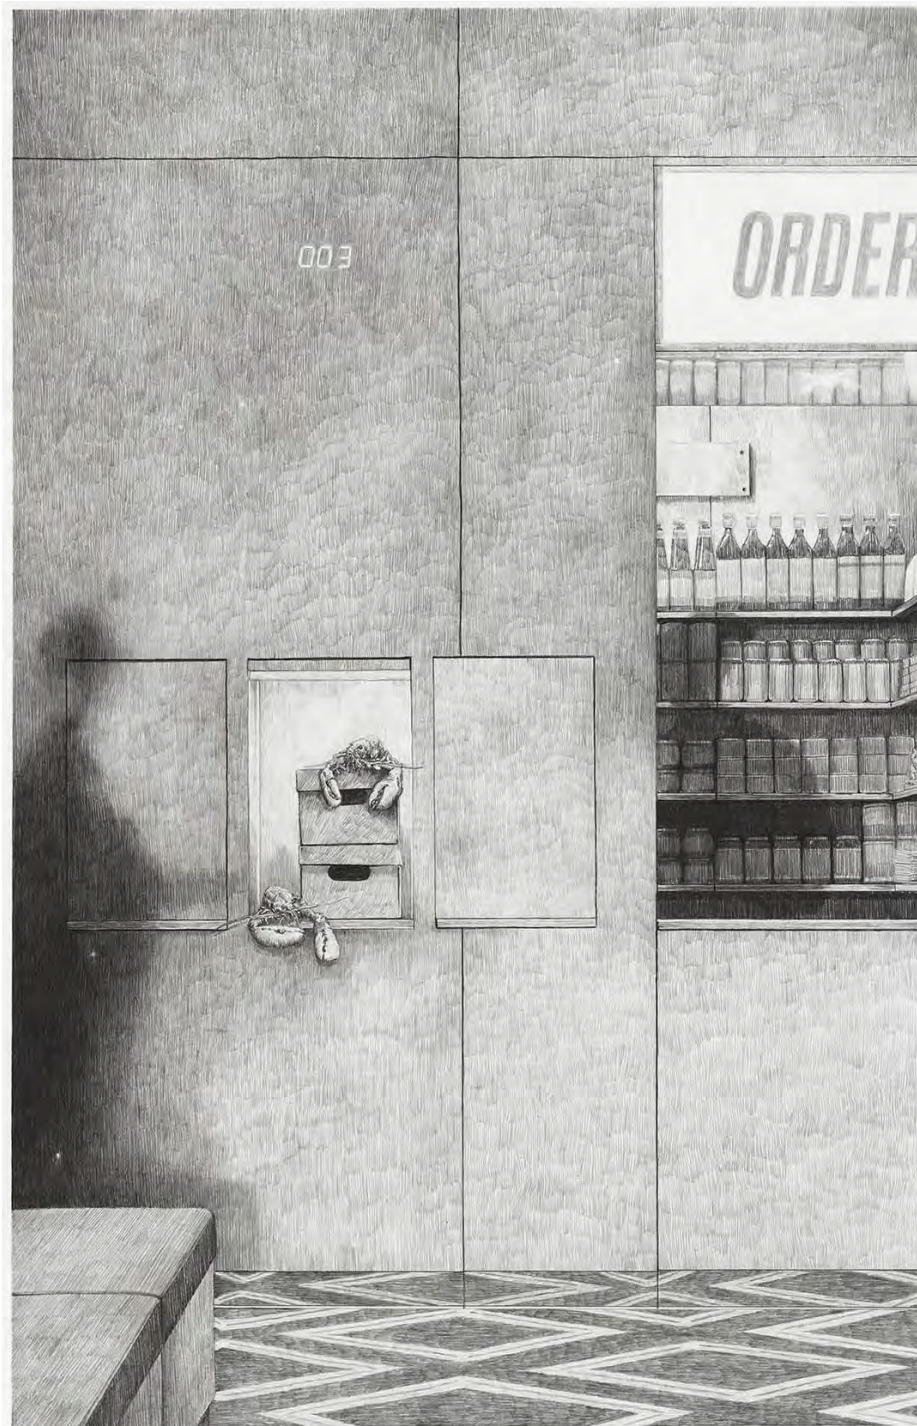

A cat, book and globe, a closed diner
by Lucy Ray
Graphite on paper, mounted to panel
40 x 60cm
$760 **SOLD**