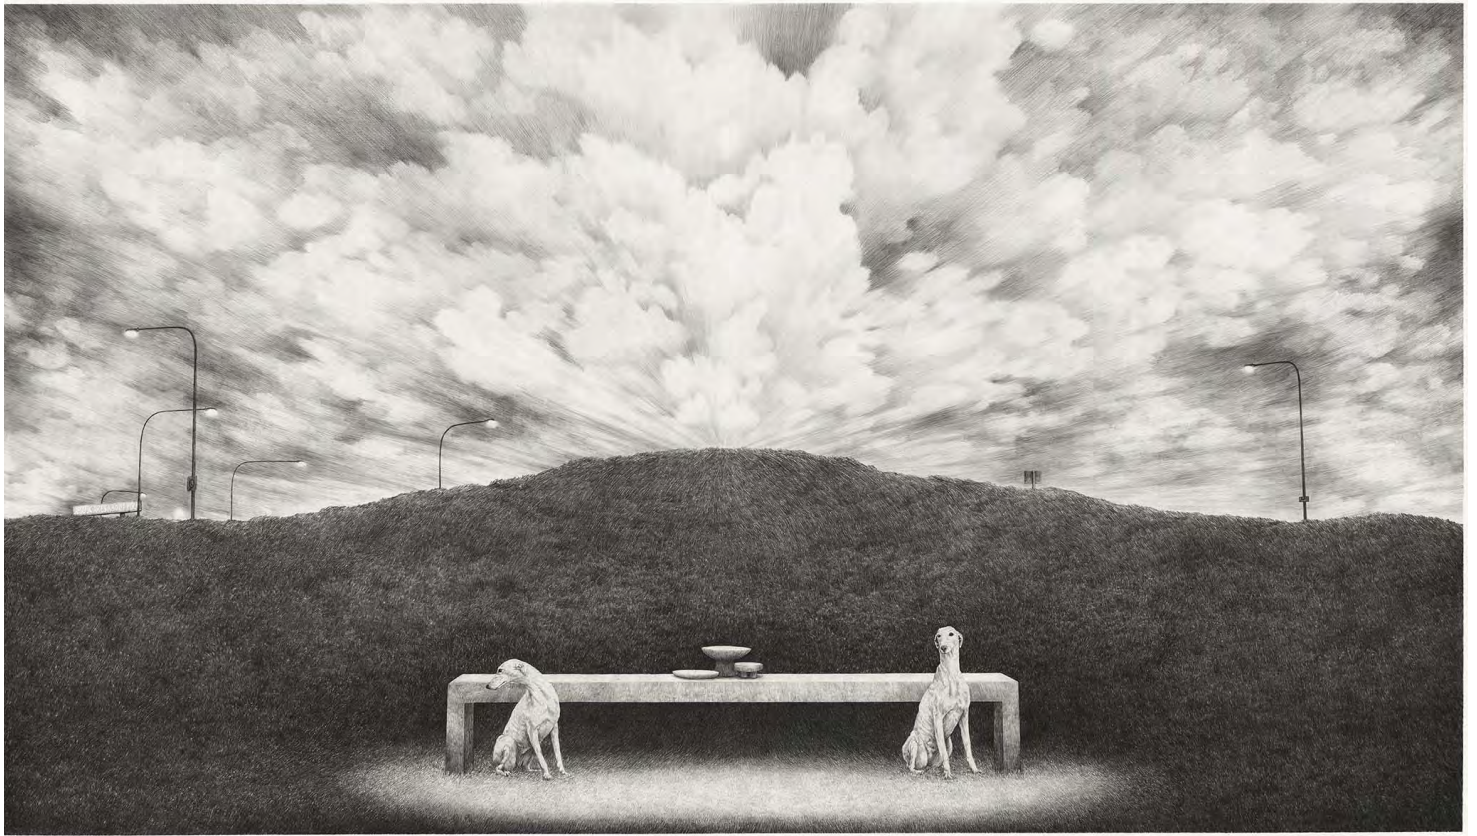

THE GHOST WHO WALKS LUCY RAY

OPENING: Fri 8 July 6-8pm

DATES: 7 - 21 July 2022

An overgrown clearing, two ravens, a mirror, peaches and pool chairs
by Lucy Ray
Graphite on paper, mounted to panel
60 x 80cm
\$1670

A pair of hounds, a stone table, empty bowls, a highway median strip
by Lucy Ray
Graphite on paper, mounted to panel
70 x 120cm
\$2100

A cat, book and globe, a closed diner
by Lucy Ray
Graphite on paper, mounted to panel
40 x 60cm
\$760 **SOLD**