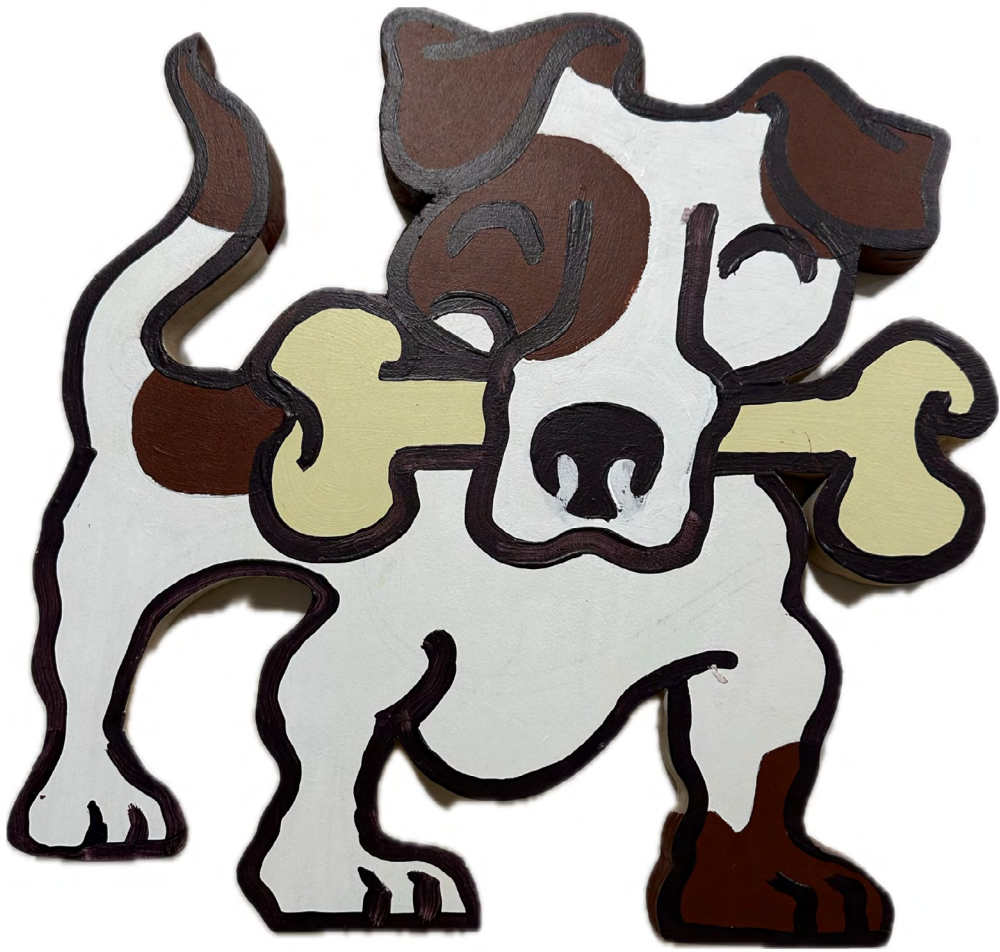

DOG PARK  
MITCH WALDER

OPENING: Fri 3 May 6-8pm

DATES: 2 - 16 May 2024

Stick 'Em Up  
by Mitch Walder  
Acrylic on wood cut out  
33x21cm  
\$250

Shy Pup  
by Mitch Walder  
Acrylic on wood cut out  
38x27cm  
\$250

Bones  
by Mitch Walder  
Acrylic on wood cut out  
38x38cm  
\$250

Red Dawg  
by Mitch Walder  
Acrylic on wood cut out  
35x38cm  
\$250

Rocky Spaniel  
by Mitch Walder  
Acrylic on wood cut out  
36x50cm  
\$300