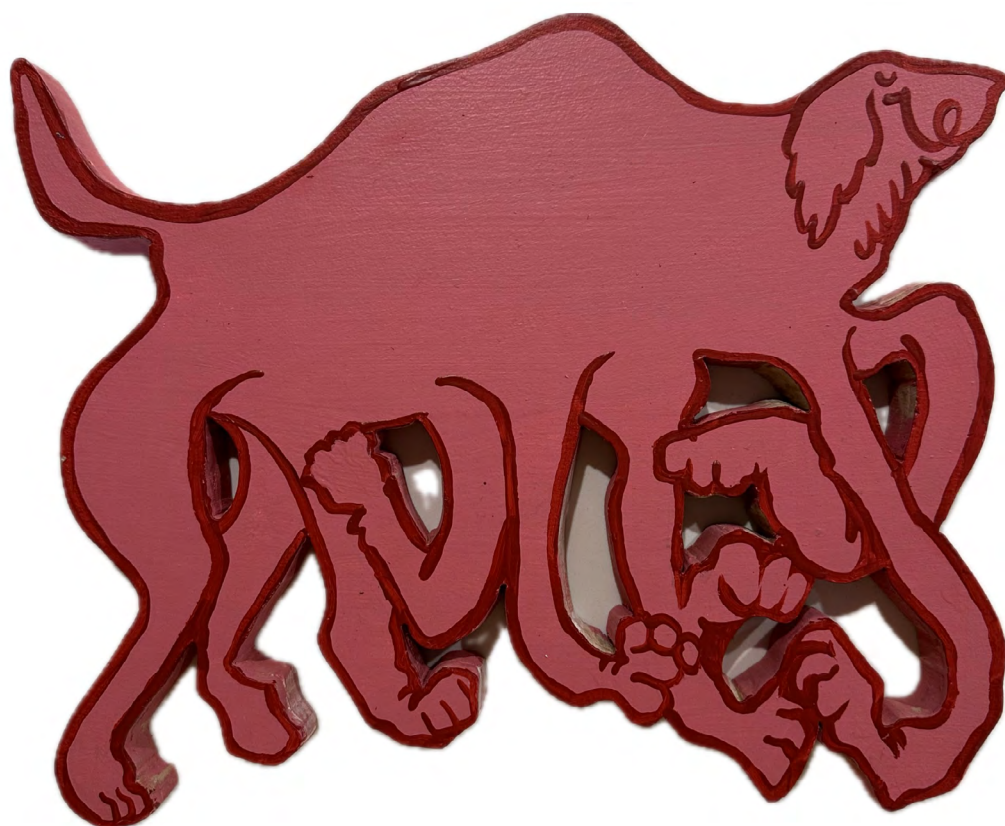

Big Fella
by Mitch Walder
Acrylic on wood cut out
63x63cm
$600

Legs Eleven
by Mitch Walder
Acrylic on wood cut out
35x30cm
$250