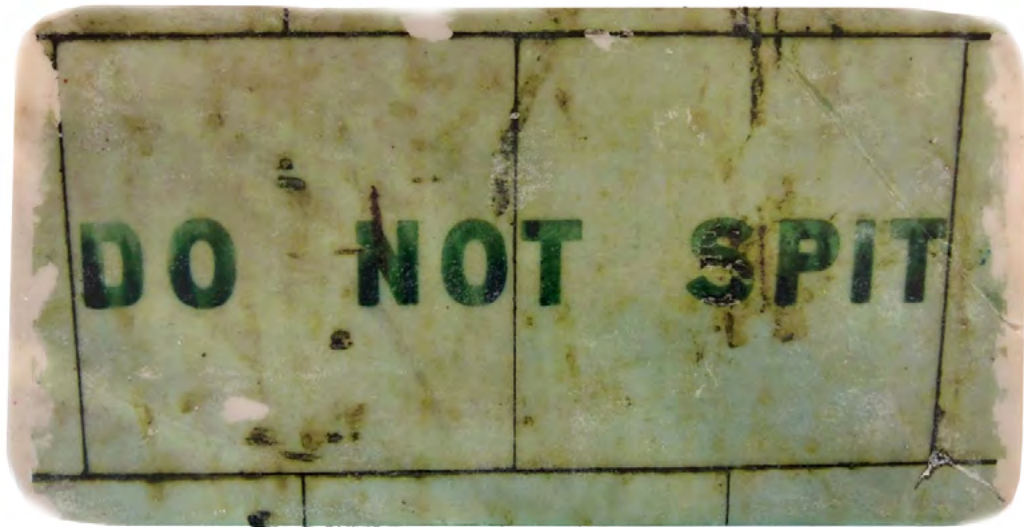

Beware Of Cars
by Colin Mowbray
Ink, paper, glues, varnish on marble (stand included)
35 x 21cm
$450 **SOLD**